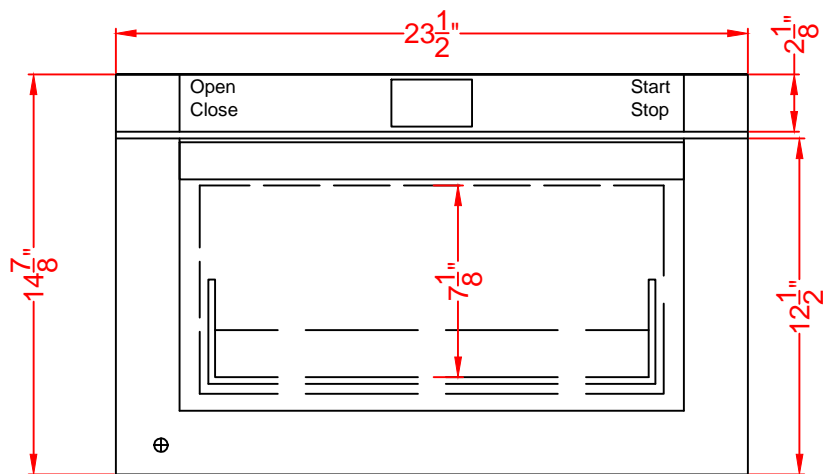

TOP VIEW

FRONT VIEW

MDR245SS
Drawer-Microwave
11/30/22

SUMMIT
 FELIX STORCH, INC.
www.summitappliance.com
 718-393-3900