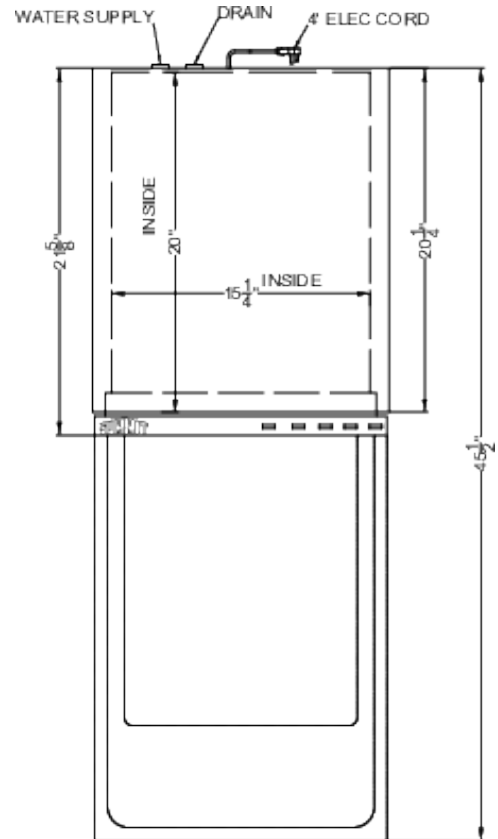

# DW186NTADA

32.25" x 17.5" x 22.5" (H x W x D)

18" wide ADA compliant integrated dishwasher made in Europe with top controls and an unfinished door designed to accept custom panels

### Highlights:

Panel-ready door lets you customize the unit for a seamless look that integrates into your kitchen

18" wide for an easy fit in space-challenged kitchens

Designed with a 32 1/4" height to fit under lower ADA compliant counters

## DW186NTADA Specifications:

Overview	
Height of Cabinet	32.25" (82 cm)
Width	17.5" (44 cm)
Depth	22.5" (57 cm)
Depth with Handle	24.25" (62 cm)
Depth with door at 90°	45.5" (116 cm)
Dishwasher	Standard
Door	Panel-Ready
Cabinet	Stainless Look
US Electrical Safety	UL
Canadian Electrical Safety	ULC
Energy Usage/Year	250.0kWh/year
Amps	12.0
Voltage/Frequency	115 V AC/60 Hz
Weight	95.0 lbs. (43 kg)
Shipping Weight	110.0 lbs. (50 kg)
Parts & Labor Warranty	1 Year
UPC	761101089386
Dishwasher	
Number of Cycles	8
Number of Racks	2
Rack Material	Wire
Silverware Basket	Yes
Delayed Start	Yes
China Setting	Yes
Interior Finish	Stainless Steel
Interior Height	24.75" (63 cm)
Interior Width	15.25" (39 cm)
Interior Depth	20.0" (51 cm)
Decibel Rating	47.0 dBA
Number of Options	8
Leveling Legs	Yes
Place Settings	8