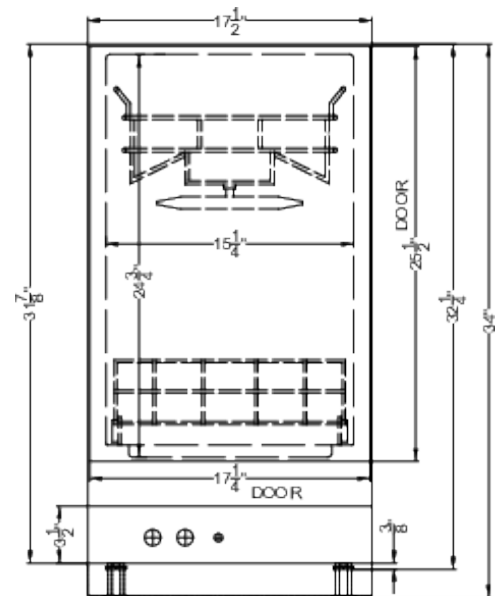

DW186NTADA Specifications:

Overview	
Height of Cabinet	32.25" (82 cm)
Width	17.5" (44 cm)
Depth	22.5" (57 cm)
Depth with Handle	24.25" (62 cm)
Depth with door at 90°	45.5" (116 cm)
Dishwasher	Standard
Door	Panel-Ready
Cabinet	Stainless Look
US Electrical Safety	UL
Canadian Electrical Safety	ULC
Energy Usage/Year	250.0kWh/year
Amps	12.0
Voltage/Frequency	115 V AC/60 Hz
Weight	95.0 lbs. (43 kg)
Shipping Weight	110.0 lbs. (50 kg)
Parts & Labor Warranty	1 Year
UPC	761101089386
Dishwasher	
Number of Cycles	8
Number of Racks	2
Rack Material	Wire
Silverware Basket	Yes
Delayed Start	Yes
China Setting	Yes
Interior Finish	Stainless Steel
Interior Height	24.75" (63 cm)
Interior Width	15.25" (39 cm)
Interior Depth	20.0" (51 cm)
Decibel Rating	47.0 dBA
Number of Options	8
Leveling Legs	Yes
Place Settings	8

FRONT VIEW