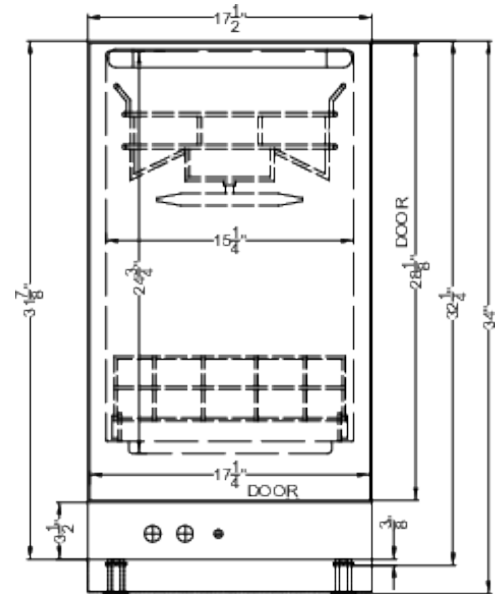

## Highlights:

18" wide for an easy fit in space-challenged kitchens

Designed with a 32 1/4" height to fit under lower ADA compliant counters

Advanced sound absorption technology for quiet operation at 47 dB

## Product Features:

18" Wide Dishwasher	Slim fit with full dishwashing capability for a great addition to any small kitchen
ADA compliant	32.25" high to fit under lower counters following ADA guidelines
Ultra quiet performance	Advanced sound absorbing construction operates at 47 dB
Touch controls	Intuitive button controls with a digital display to ensure you select the proper cycle
Top control panel	Touch controls are located on the top of the door, providing a cleaner look to better integrate into your kitchen
Stainless steel door	Attractive finish with a horizontal grain
Pro style handle	Curved handle in brushed stainless steel elevates your kitchen style
Stainless steel interior	Durable interior ensures long-lasting use
Slide-out nylon coated wire racks	Two easy-gliding racks for easy loading and long-lasting durability

## DW185SSADA Specifications:

Overview	
Height of Cabinet	32.25" (82 cm)
Width	17.5" (44 cm)
Depth	22.5" (57 cm)
Depth with Handle	24.25" (62 cm)
Depth with door at 90°	45.5" (116 cm)
Dishwasher	Standard
Door	Stainless Steel
Cabinet	Stainless Look
US Electrical Safety	UL
Canadian Electrical Safety	ULC
Energy Usage/Year	250.0kWh/year
Amps	12.0
Voltage/Frequency	115 V AC/60 Hz
Weight	95.0 lbs. (43 kg)
Shipping Weight	110.0 lbs. (50 kg)
Parts & Labor Warranty	1 Year
UPC	761101089379
Dishwasher	
Number of Cycles	8
Number of Racks	2
Rack Material	Wire
Silverware Basket	Yes
Delayed Start	Yes
China Setting	Yes
Interior Finish	Stainless Steel
Interior Height	24.75" (63 cm)
Interior Width	15.25" (39 cm)
Interior Depth	20.0" (51 cm)
Decibel Rating	47.0 dBA
Number of Options	8
Leveling Legs	Yes
Place Settings	8

TOP VIEW

FRONT VIEW