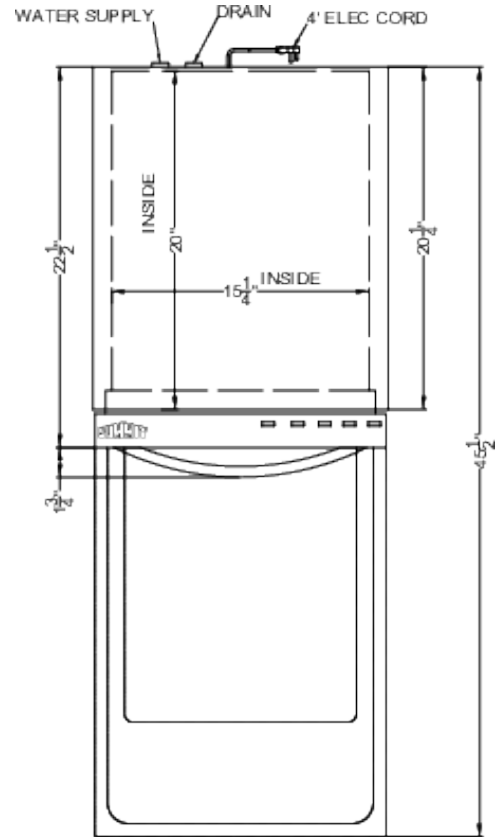

## Highlights:

18" wide for an easy fit in space-challenged kitchens

Designed with a 32 1/4" height to fit under lower ADA compliant counters

Advanced sound absorption technology for quiet operation at 47 dB

## Product Features:

18" Wide Dishwasher	Slim fit with full dishwashing capability for a great addition to any small kitchen
ADA compliant	32.25" high to fit under lower counters following ADA guidelines
Ultra quiet performance	Advanced sound absorbing construction operates at 47 dB
Touch controls	Intuitive button controls with a digital display to ensure you select the proper cycle
Top control panel	Touch controls are located on the top of the door, providing a cleaner look to better integrate into your kitchen
Stainless steel door	Attractive finish with a horizontal grain
Pro style handle	Curved handle in brushed stainless steel elevates your kitchen style
Stainless steel interior	Durable interior ensures long-lasting use
Slide-out nylon coated wire racks	Two easy-gliding racks for easy loading and long-lasting durability

## DW185SSADA Specifications:

Overview	
Height of Cabinet	32.25" (82 cm)
Width	17.5" (44 cm)
Depth	22.5" (57 cm)
Depth with Handle	24.25" (62 cm)
Depth with door at 90°	45.5" (116 cm)
Dishwasher	Standard
Door	Stainless Steel
Cabinet	Stainless Look
US Electrical Safety	UL
Canadian Electrical Safety	ULC
Energy Usage/Year	250.0kWh/year
Amps	12.0
Voltage/Frequency	115 V AC/60 Hz
Weight	95.0 lbs. (43 kg)
Shipping Weight	110.0 lbs. (50 kg)
Parts & Labor Warranty	1 Year
UPC	761101089379
Dishwasher	
Number of Cycles	8
Number of Racks	2
Rack Material	Wire
Silverware Basket	Yes
Delayed Start	Yes
China Setting	Yes
Interior Finish	Stainless Steel
Interior Height	24.75" (63 cm)
Interior Width	15.25" (39 cm)
Interior Depth	20.0" (51 cm)
Decibel Rating	47.0 dBA
Number of Options	8
Leveling Legs	Yes
Place Settings	8