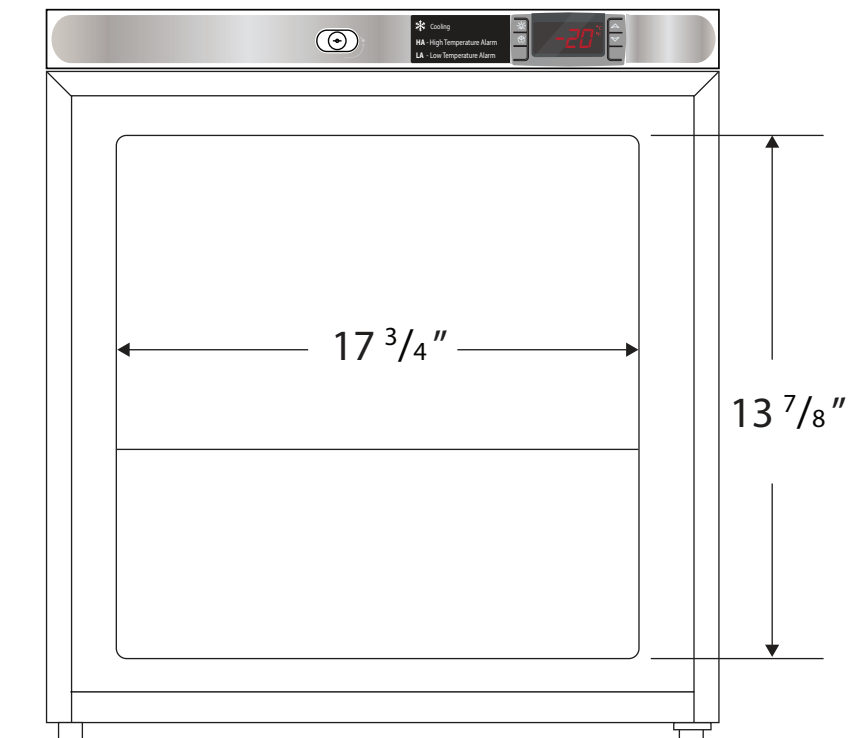

CUTSHEET

Front View

Side View

Cu. Ft	Defrost	Door	Int Door	Shelves	Interior Dim.			Refrigerant	H.P.	Amps	Weight
					W"	D"	H"				
1.7	Manual	1 Solid LH	0	2 Adj +Footed Bottom	17 3/4	16	13 7/8	R600a	1/8	1	80 lbs.

Note: Interior dimensions are estimates and subject to change without notice