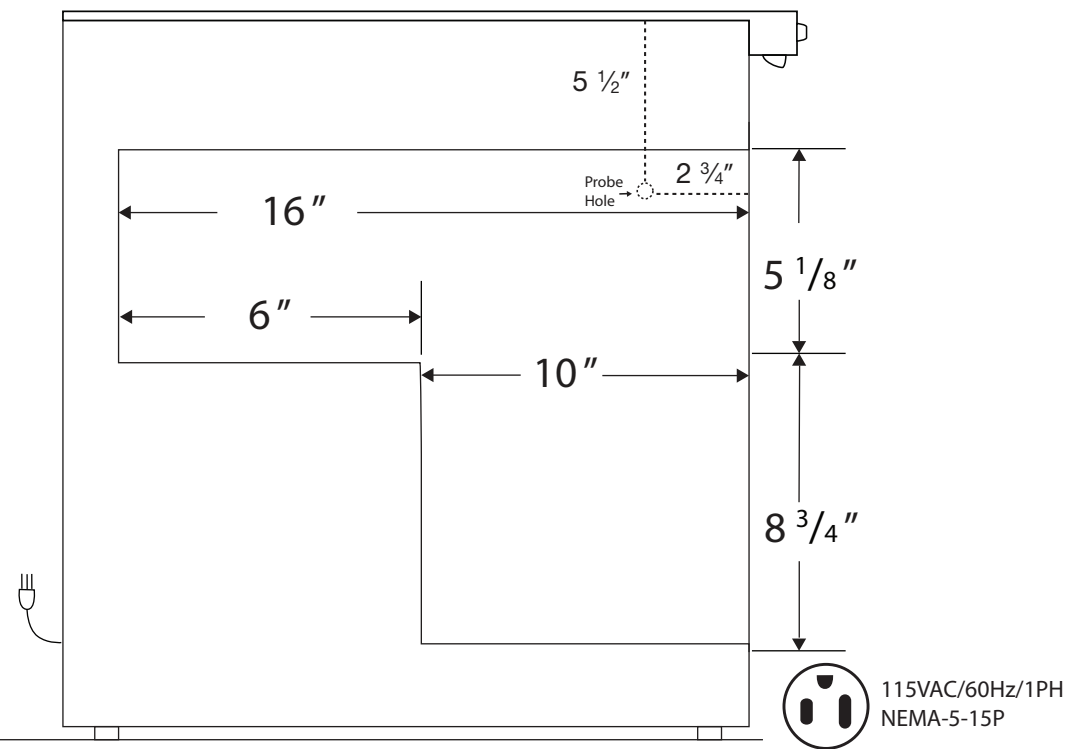

CUTSHEET

Front View

Side View

Cu. Ft	Defrost	Door	Int Door	Shelves	Interior Dim.			Refrigerant	H.P.	Amps	Weight
					W"	D"	H"				
1.7	Manual	1 Solid LH	0	2 Adj +Footed Bottom	17 3/4	16	13 7/8	R600a	1/8	1	80 lbs.

Note: Interior dimensions are estimates and subject to change without notice